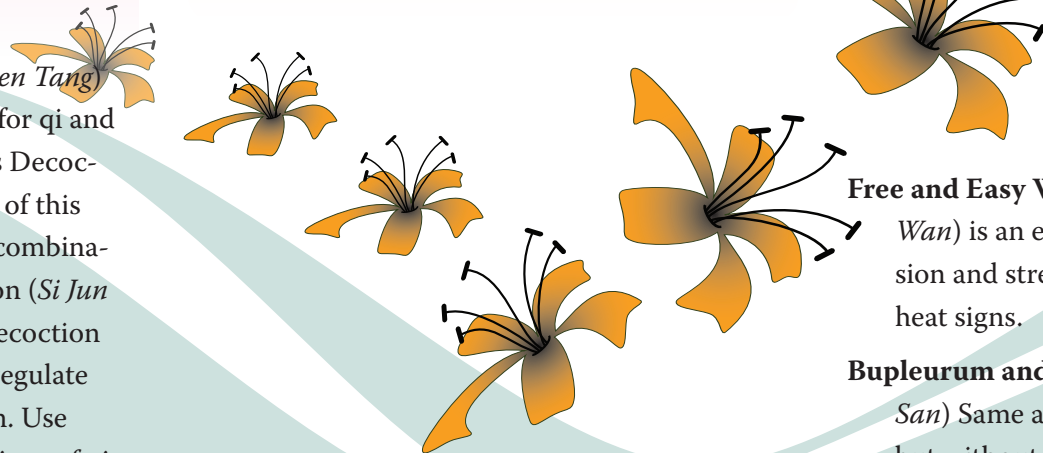

Yin Valley Formula (*Yin Gu Fang*) this formula eliminates toxin, clears both deficiency heat and heat in the blood, and breaks up stasis in the uterus.

PHASE 4

Luteal Phase

Yuan Support Formula (*Jia Wei Jian Gu Tang*) supplements qi and yang aspect of luteal phase by providing support for uterine contractility; strengthens receptivity of endometrium, directs liver blood to the uterus.

Vital Treasure Formula (*Zhen Bao Fang*) strongly supplements yang and qi, mildly invigorates blood flow. Use when there are marked signs of yang deficiency, such as cold abdomen, pale complexion.

EFFECTIVE COMBINATIONS

The formulas below readily combine with the main formulas (above) to enhance and customize treatments:

Free and Easy Wanderer Plus (*Jia Wei Xiao Yao Wan*) is an excellent formula to relieve tension and stress that are accompanied with heat signs.

Bupleurum and Tang Kuei Formula (*Xiao Yao San*) Same as Free and Easy Wanderer Plus, but without the ability to clear heat. Use for the same indications as Free and Easy Wanderer Plus when heat signs are absent.

Women's Precious Formula (*Ba Zhen Tang*) Can be added to any regimen where concomitant qi and blood deficiency are an issue.

Two Immortals Formula (*Jia Jian Er Xian Tang*) For women over 35 who may be experiencing an imbalance of both yin and yang.